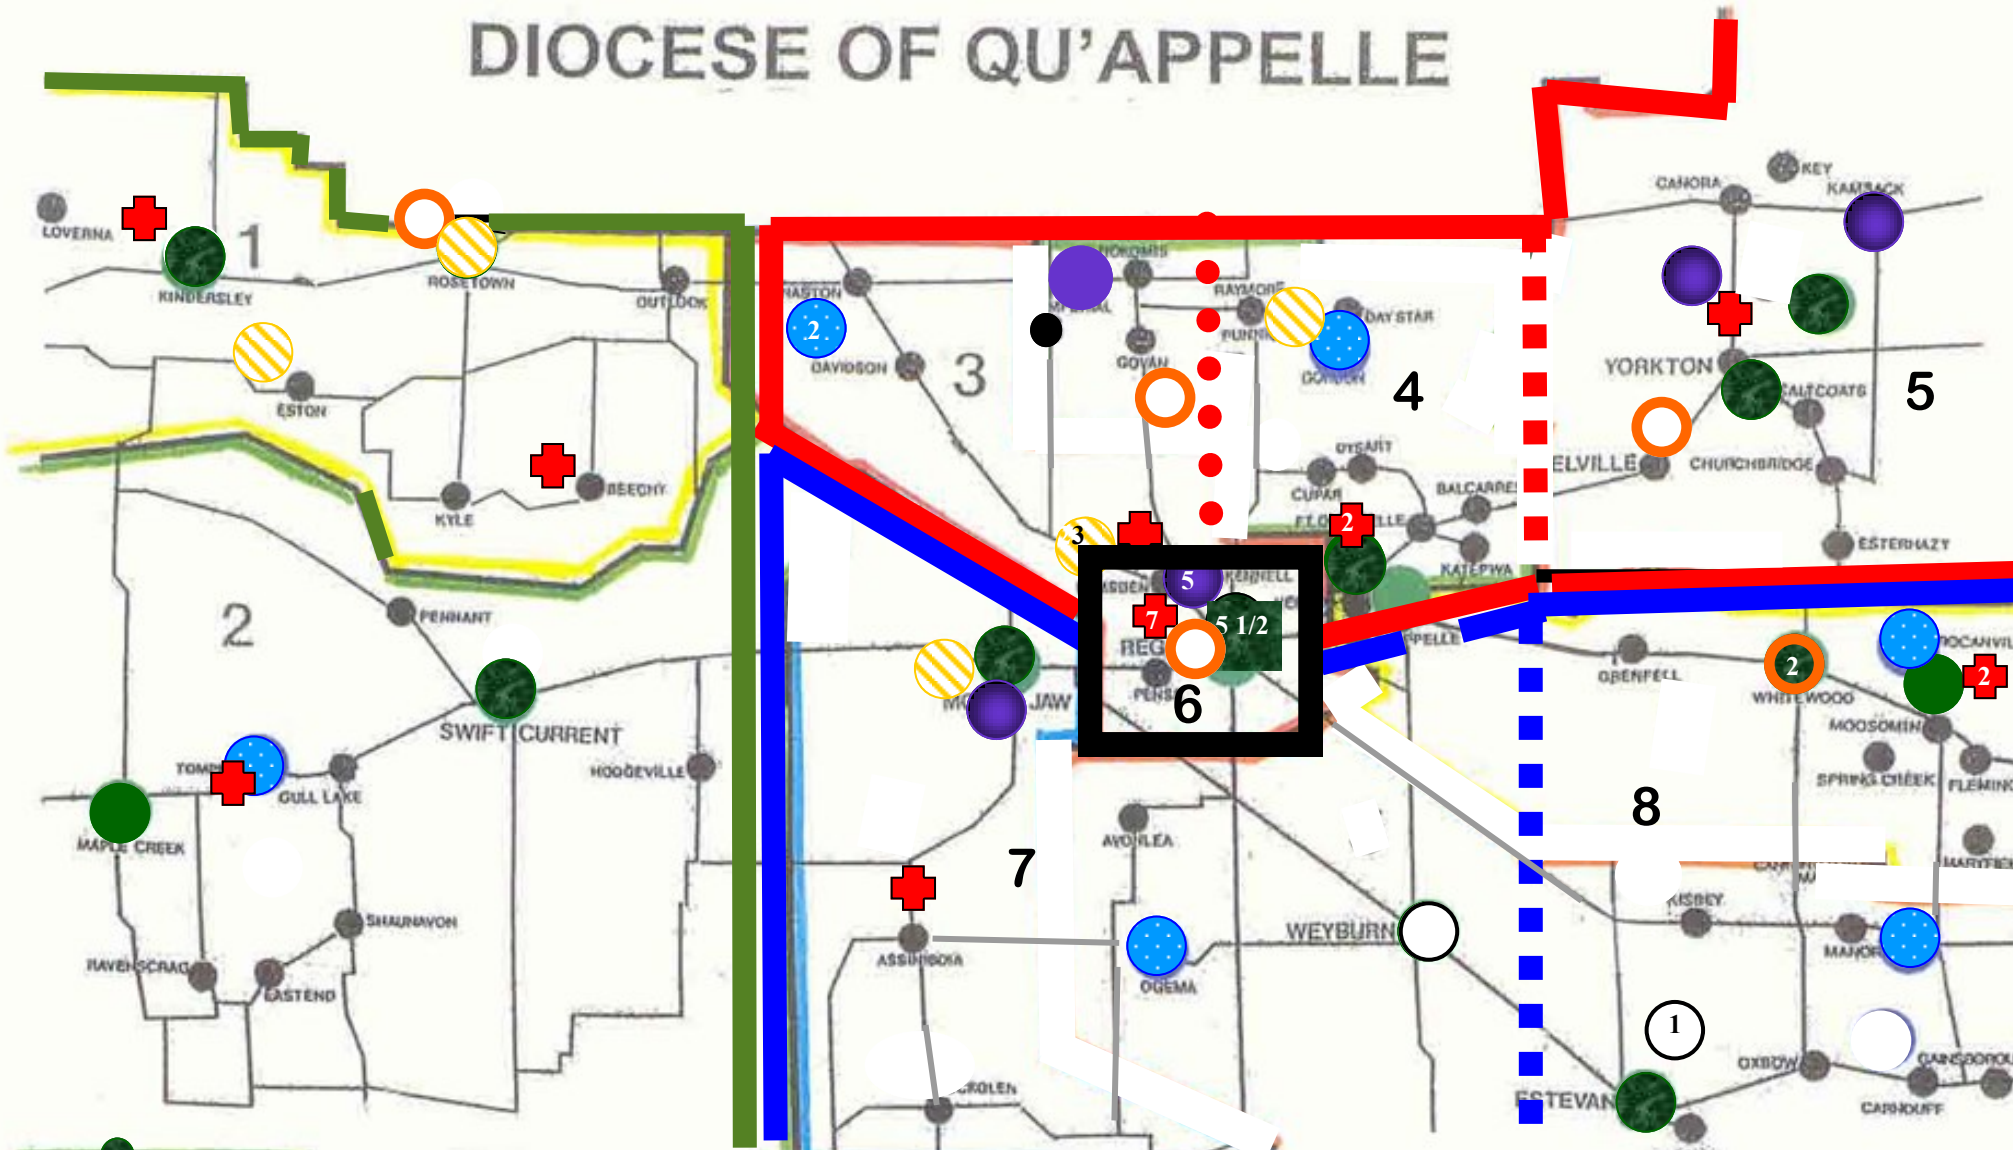

# DIOCESE OF QU'APPELLE

	Stipendiary Priests f/t	14 p/t	1
	Non Stipendiary Priests		7
	Shared Communion Priests		p/t 5
	Local Ordained Priests		7
	Local Ordained Deacons		8
	Retired's taking services		17
	Postulant		1

**Eight Deaneries**

1. Kinross
2. Cypress
3. Last Mountain
4. Touchwood
5. Pelly
6. Wascana
7. Souris
8. Anson

**Regina Parishes**

- All Saints
- St James
- St Luke
- St Mary
- St Matthew 1/2 time
- St Paul (Cathedral)
- St Philip 1/2 time

**Archdeaconries**

West -	Chad
North/ East -	Columba
Central -	Cuthbert
South / East -	Aiden

**April 2014**